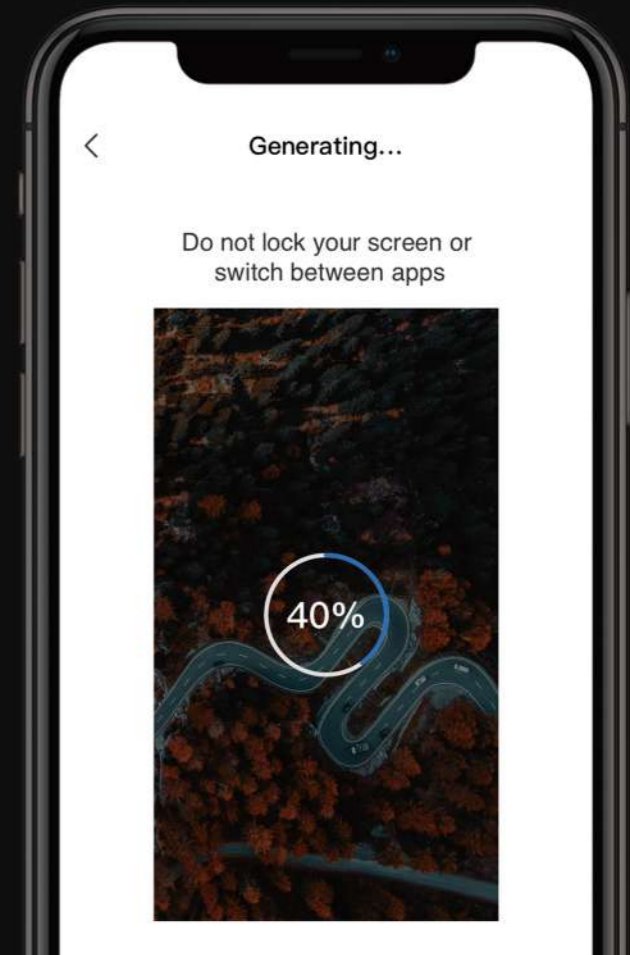

Create dramatic, professional-level shots at the touch of a button with four automatic shooting modes. Add a soundtrack and filters in the Autel Sky app to make your video even more epic, allowing you to produce unforgettable results whether you're a veteran pilot or completely new to the drone game.

MovieMaster: Easy Movie Making And Sharing

The Autel Sky app provides you a suite of video templates for quick and easy movie-making, allowing you to drastically reduce the tedious editing process so you can create share your creations on the spot.

Easy
Editing

Imaginative
Templates

Quick
Sharing

Fly Free — No Lags, No Limits

Fly farther while maintaining crisp, clear visuals with Autel SkyLink, our strongest image transmission system yet, which offers a transmission range of 6.2 miles, transmission quality of 2.7K/30FPS, and superior anti-interference capabilities, all while relaying stunning HD video.