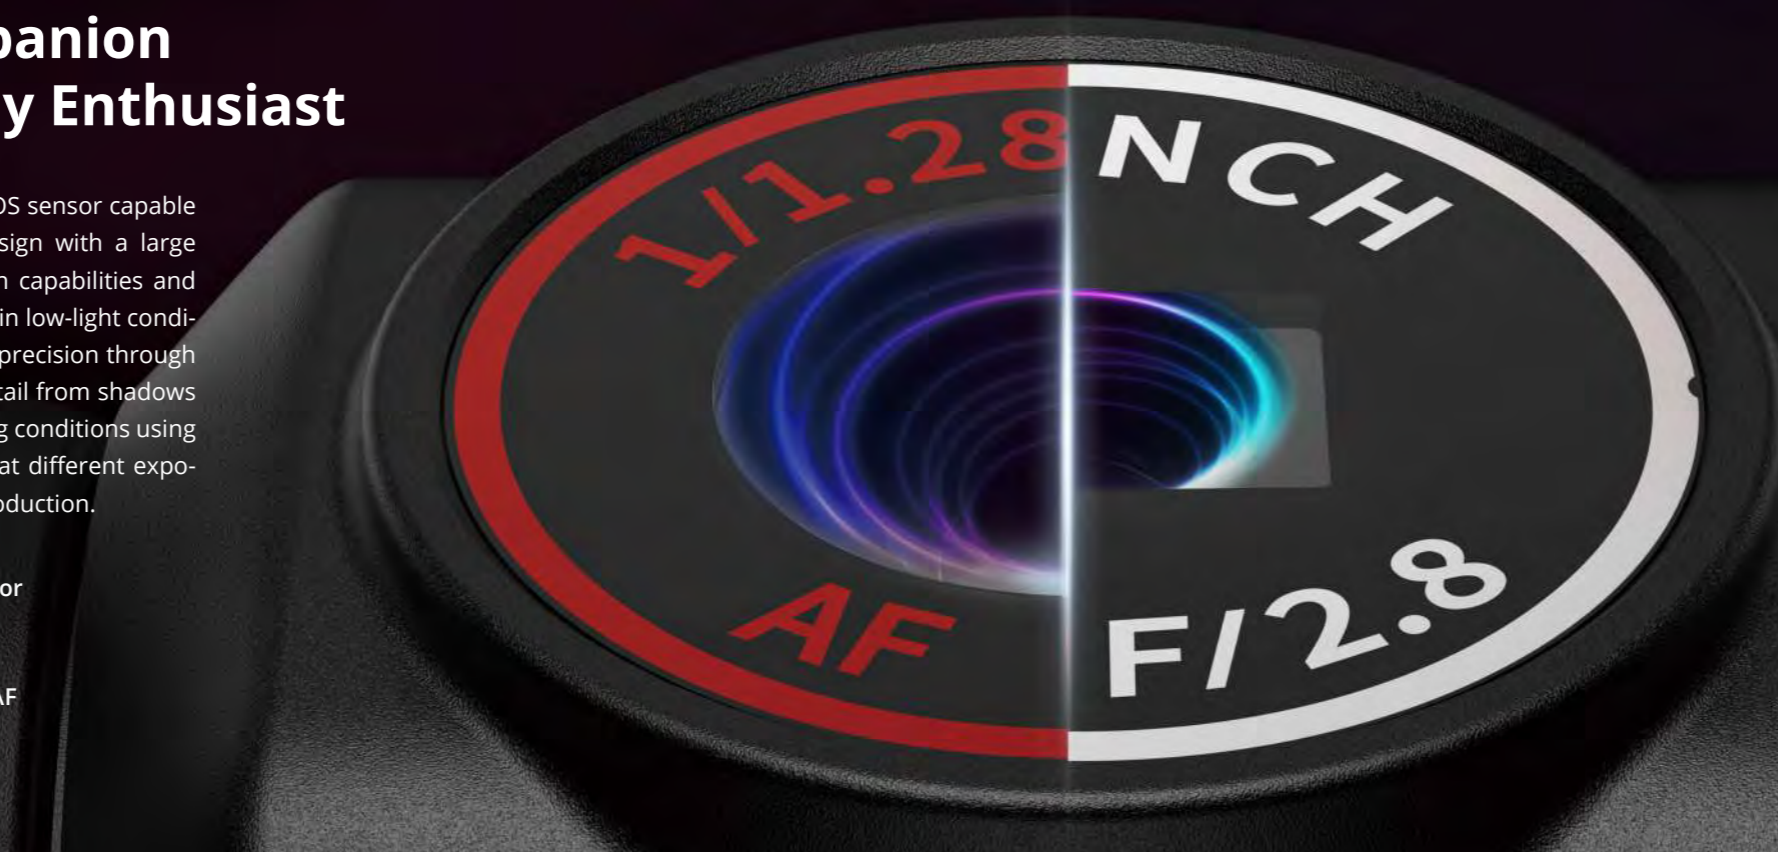

EVO Nano+ is packed a 1/1.28-inch(0.8-inch) CMOS sensor capable of 50 MP photos. A RYYB color filter array design with a large aperture of f/1.9 offers superior noise reduction capabilities and the power to effortlessly produce quality images in low-light conditions. Track fast-moving subjects with incredible precision through PDAF + CDAF autofocus system; Squeeze rich detail from shadows and highlights no matter how extreme the lighting conditions using HDR mode, which rapidly snaps several photos at different exposures so they can be stitched together in post-production.

1/1.28"(0.8") CMOS

RYYB Sensor

2.44µm Pixel

PDAF+CDAF

EVO Nano

Super Sharp. Ultra Smooth.

The EVO Nano is equipped with a 48MP camera that can record ultra sharp 4K/30fps video. Paired with a three-axis mechanical gimbal to prevent vibration, the Nano provides everything you need to ensure your footage is smooth and stable no matter how rough the conditions.

4K HDR Video

1/2" CMOS

48MP Photo

3-axis Gimbal

Superlight. Ultracompact.

At only 249 grams, the EVO Nano and Nano+ weighs about as much as a smartphone and fits almost anywhere—from the side pocket of your hiking pack to the palm of your hand.

249g

SkyPortrait: Your Personal Paparazzi

With the touch of a button, the Nano will rise into the air and snap a photo of you and your friends, automatically adjusting the lens so no one gets left out. Blur the background automatically for additional cinematic effect or dramatically reveal your epic destination — whether it's the top of a mountain or your own backyard.