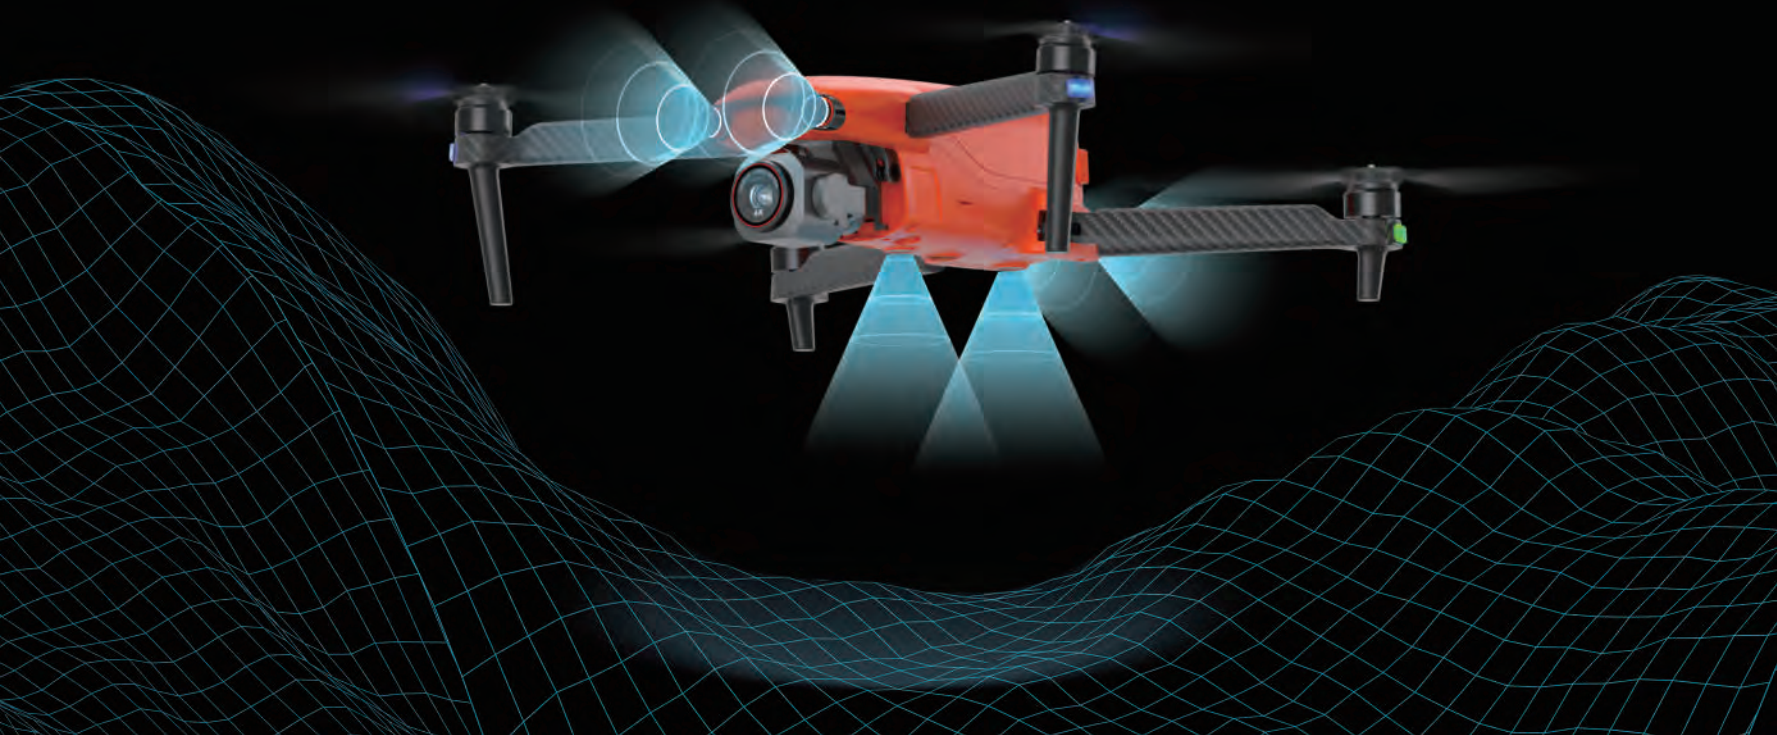

## World's First 4-axis Gimbal Design

The EVO Lite is the first drone in the world to introduce a four-axis gimbal design, enabling you to shoot vertical videos for easy editing and sharing on mobile devices.

## SoundRecord: Bring Your Videos To Life

Record voices and ambient sounds on the ground through the smartphone, allowing you to bring your videos to life even when your drone is far away or use it to narrate while filming for better editing workflow.

## SuperDownload

Done shooting? Simply place your smartphone close to the Lite to upload photos and videos at a speedy rate of 160Mbps using the Autel Sky app.

# Ultra Wide Angle Obstacle Avoidance

Fly faster, safer, and more confidently than ever before with Autel's new ultra wide angle obstacle avoidance cameras. The sensors give the EVO Lite a front field of view of 150 degrees, eliminating more blindspots than traditional systems while reducing the number of cameras needed.