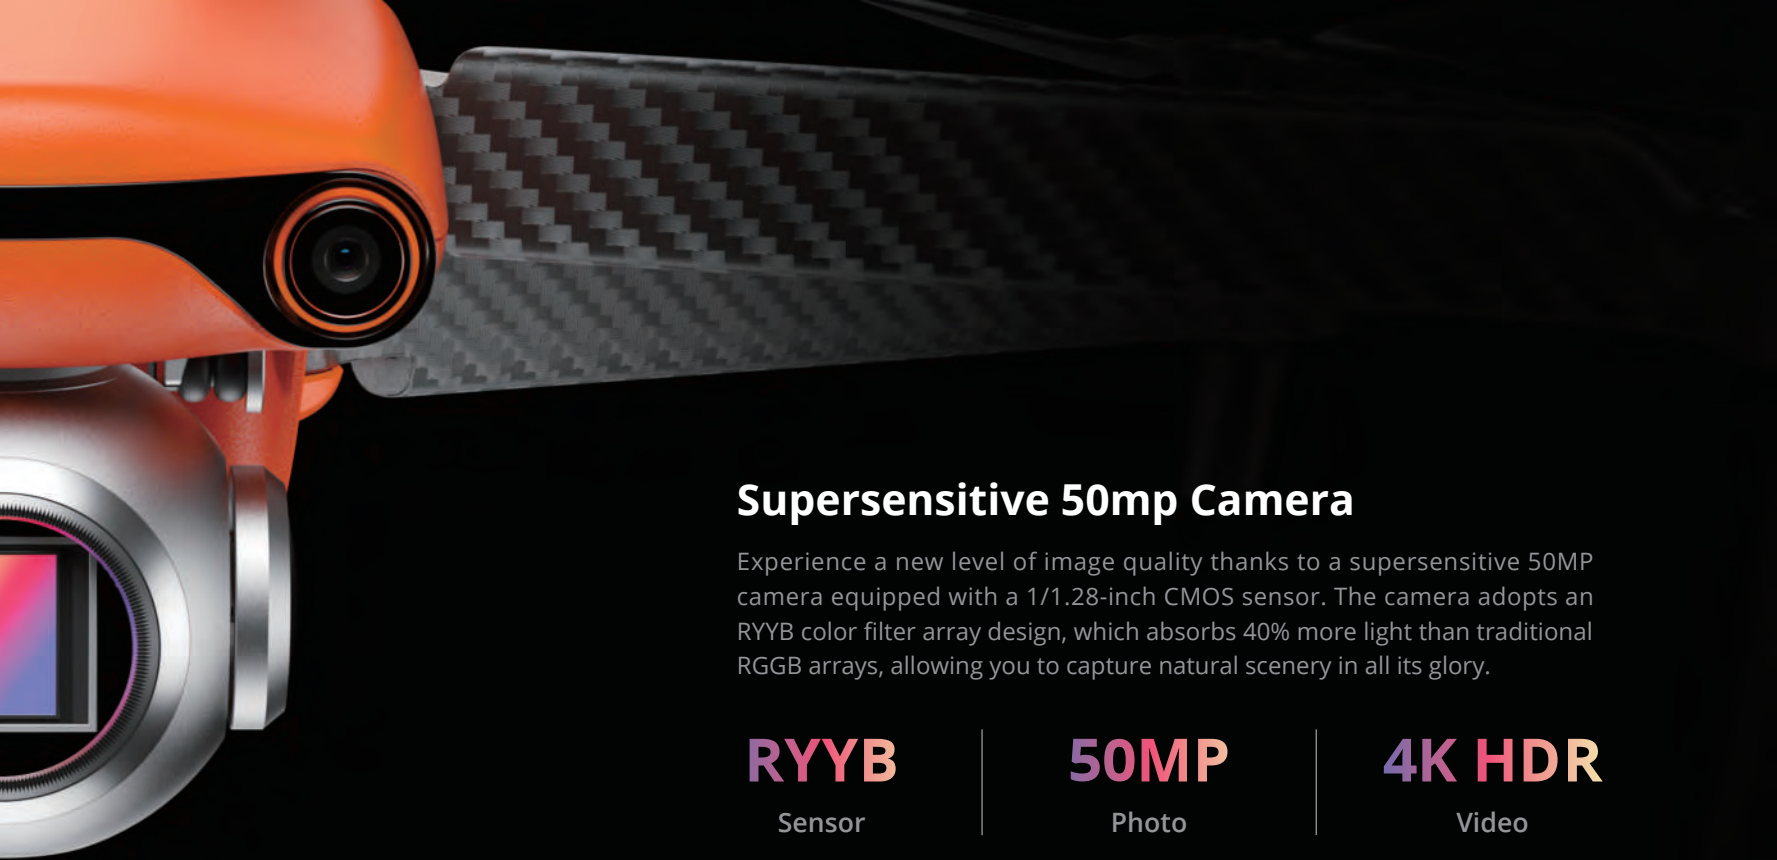

## World's First 4-axis Gimbal Design

The EVO Lite is the first drone in the world to introduce a four-axis gimbal design, enabling you to shoot vertical videos for easy editing and sharing on mobile devices.