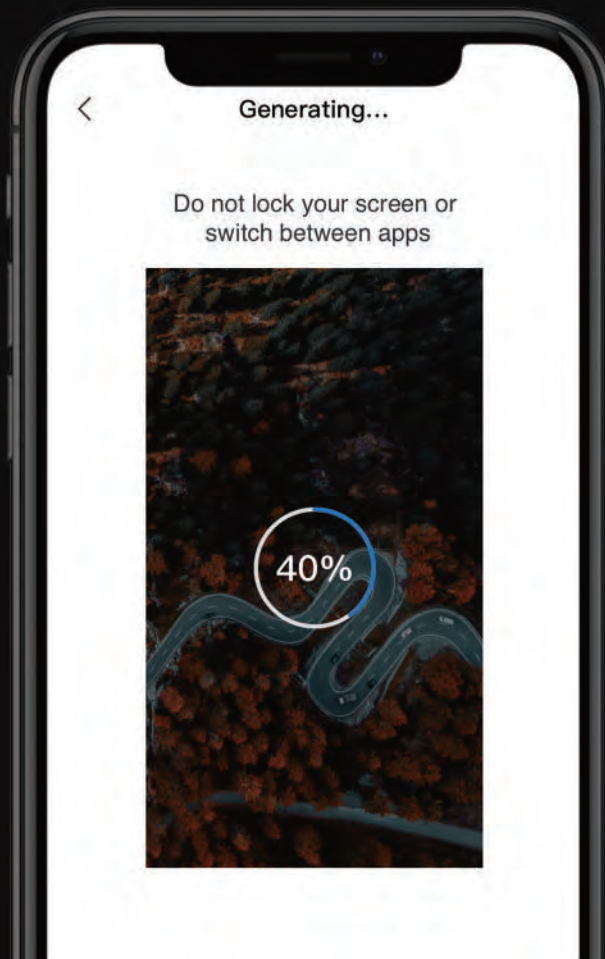

SoundRecord: Bring Your Videos To Life

Record voices and ambient sounds on the ground through the smartphone, allowing you to bring your videos to life even when your drone is far away or use it to narrate while filming for better editing workflow.

SuperDownload

Done shooting? Simply place your smartphone close to the Lite to upload photos and videos at a speedy rate of 160Mbps using the Autel Sky app.

MovieMaster: Easy Movie Making And Sharing

The Autel Sky app provides you a suite of video templates for quick and easy movie-making, allowing you to drastically reduce the tedious editing process so you can create share your creations on the spot.